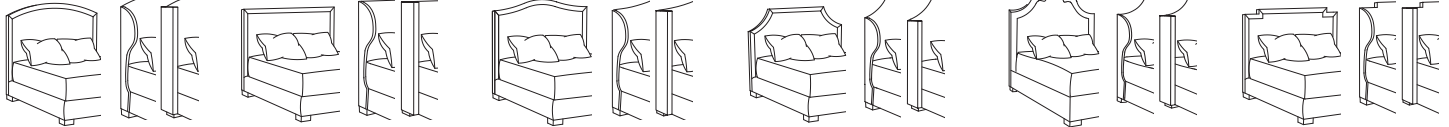

E Bed (Headboard, slats, side rails and storage footboard)
Depth: Twin/Full - 94"
Twin XL/Queen/King - 99"
California King - 103"

C Cascade Daybed
Depth: 47"

S Straight Daybed
Depth: 47"

3. Select Size:

T Twin
Width: 42"

X Twin XL
Width: 42"

F Full
Width: 57"

Q Queen
Width: 64"

K King
Width: 80"

C California King
Width: 76"

4. Select Headboard Style: (Regular Wing Width: 1" / Track Wing Width: 3") (upcharge for both wing types)

0 Zurro Track

D Notch Track

5. Select Headboard Height:

L Low Profile

R Regular

M Medium

T Tall

D Daybed (Only available in Twin and Twin XL sizes) (Only available with Upholstered (U) or Plain (P) panels)