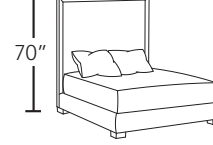

X Twin XL
Width: 42"

F Full
Width: 57"

Q Queen
Width: 64"

K King
Width: 80"

C California King
Width: 76"

4. Select Headboard Style: (Regular Wing Width: 1" / Track Wing Width: 3") (upcharge for both wing types)

3 Scroll Wing

4 Concave Wing

5 Zurro Wing

B Notch Wing

6 Arch Track

7 Rectangle Track

8 Scroll Track

9 Concave Track

0 Zurro Track

D Notch Track

5. Select Headboard Height:

L Low Profile

R Regular

M Medium

T Tall

D Daybed (Only available in Twin and Twin XL sizes) (Only available with Upholstered (U) or Plain (P) panels)