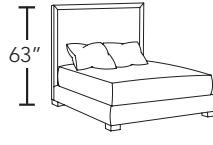

X Twin XL
Width: 42"

F Full
Width: 57"

Q Queen
Width: 64"

K King
Width: 80"

C California King
Width: 76"

4. Select Headboard Style: (Regular Wing Width: 1" / Track Wing Width: 3") (upcharge for both wing types)

3 Scroll Wing

4 Concave Wing

5 Zurro Wing

B Notch Wing

6 Arch Track

7 Rectangle Track

8 Scroll Track

9 Concave Track

0 Zurro Track

D Notch Track

5. Select Headboard Height:

L Low Profile

R Regular

M Medium

T Tall

D Daybed (Only available in Twin and Twin XL sizes) (Only available with Upholstered (U) or Plain (P) panels)